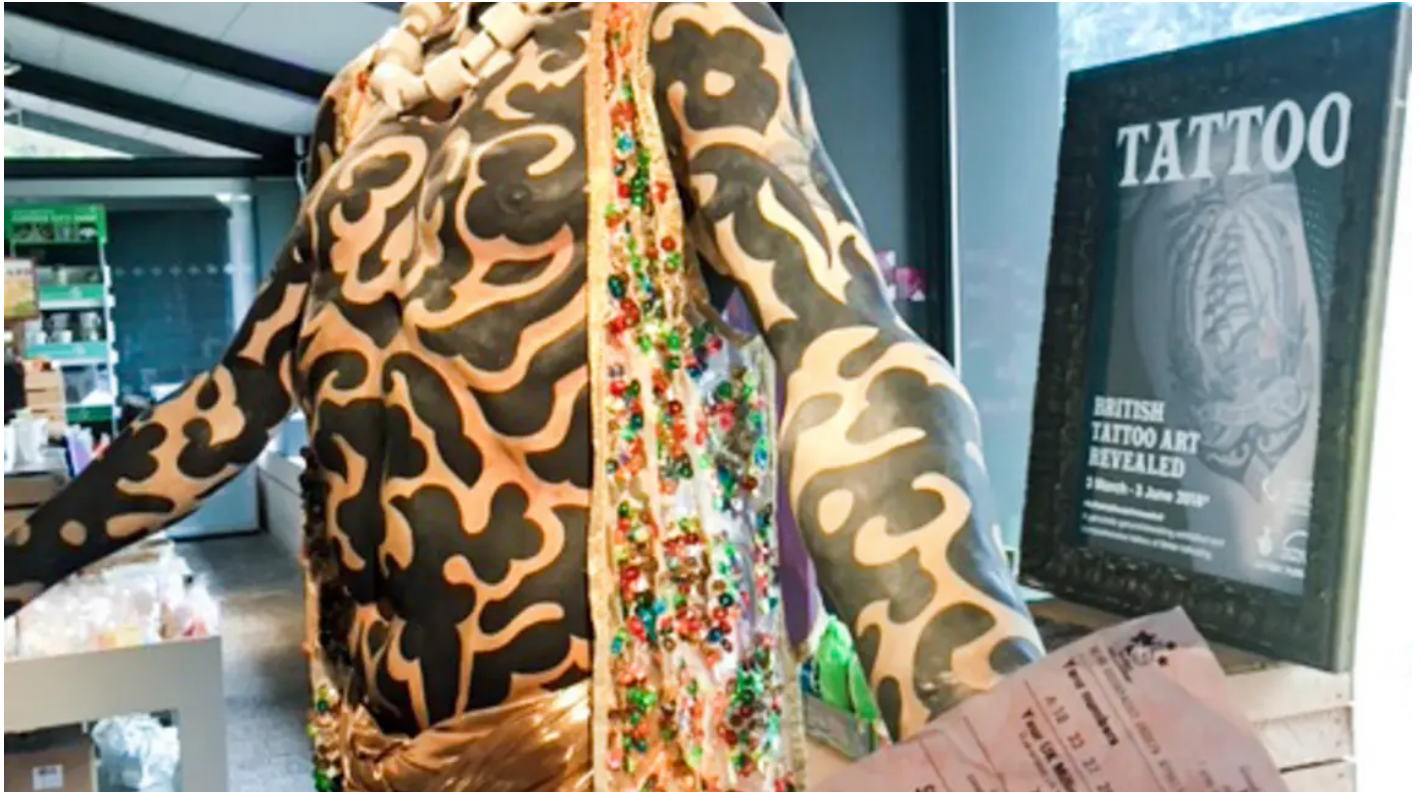

# Free tattoo exhibition for National Lottery players

31/05/2018

Omi, part of the exhibition, with National Lottery ticket Torre Abbey Museum National Lottery players can see the UK's largest collection of tattoo history and stories for free on Friday 1 June in Torbay.

*TATTOO: British Tattoo Art Revealed*, created by the National Maritime Museum Cornwall, is currently on tour around the country.

Torre Abbey Museum in Torbay is its first stop and is opening its doors for free to National Lottery players to thank them for making the exhibition possible. One National Lottery ticket can be used for free entry to the museum for one adult. Children and teenagers can already visit for free.

## Tattoo Tales

Artworks, photos, historical artefacts and 100 tattooed silicone arms make up the fascinating collection. It aims to challenge pre-conceptions and celebrate tattooing's rich artistic heritage – from the possible appearance of the word tattoo following Captain Cook's voyage to the story of Jessie Knight who was Britain's first female tattooist.

Torre Abbey Museum has also been collecting photos of people's tattoos and the inspirations and feelings behind them.

It is estimated that one in five people in the UK have a tattoo. Dozens of stories have been recorded including: